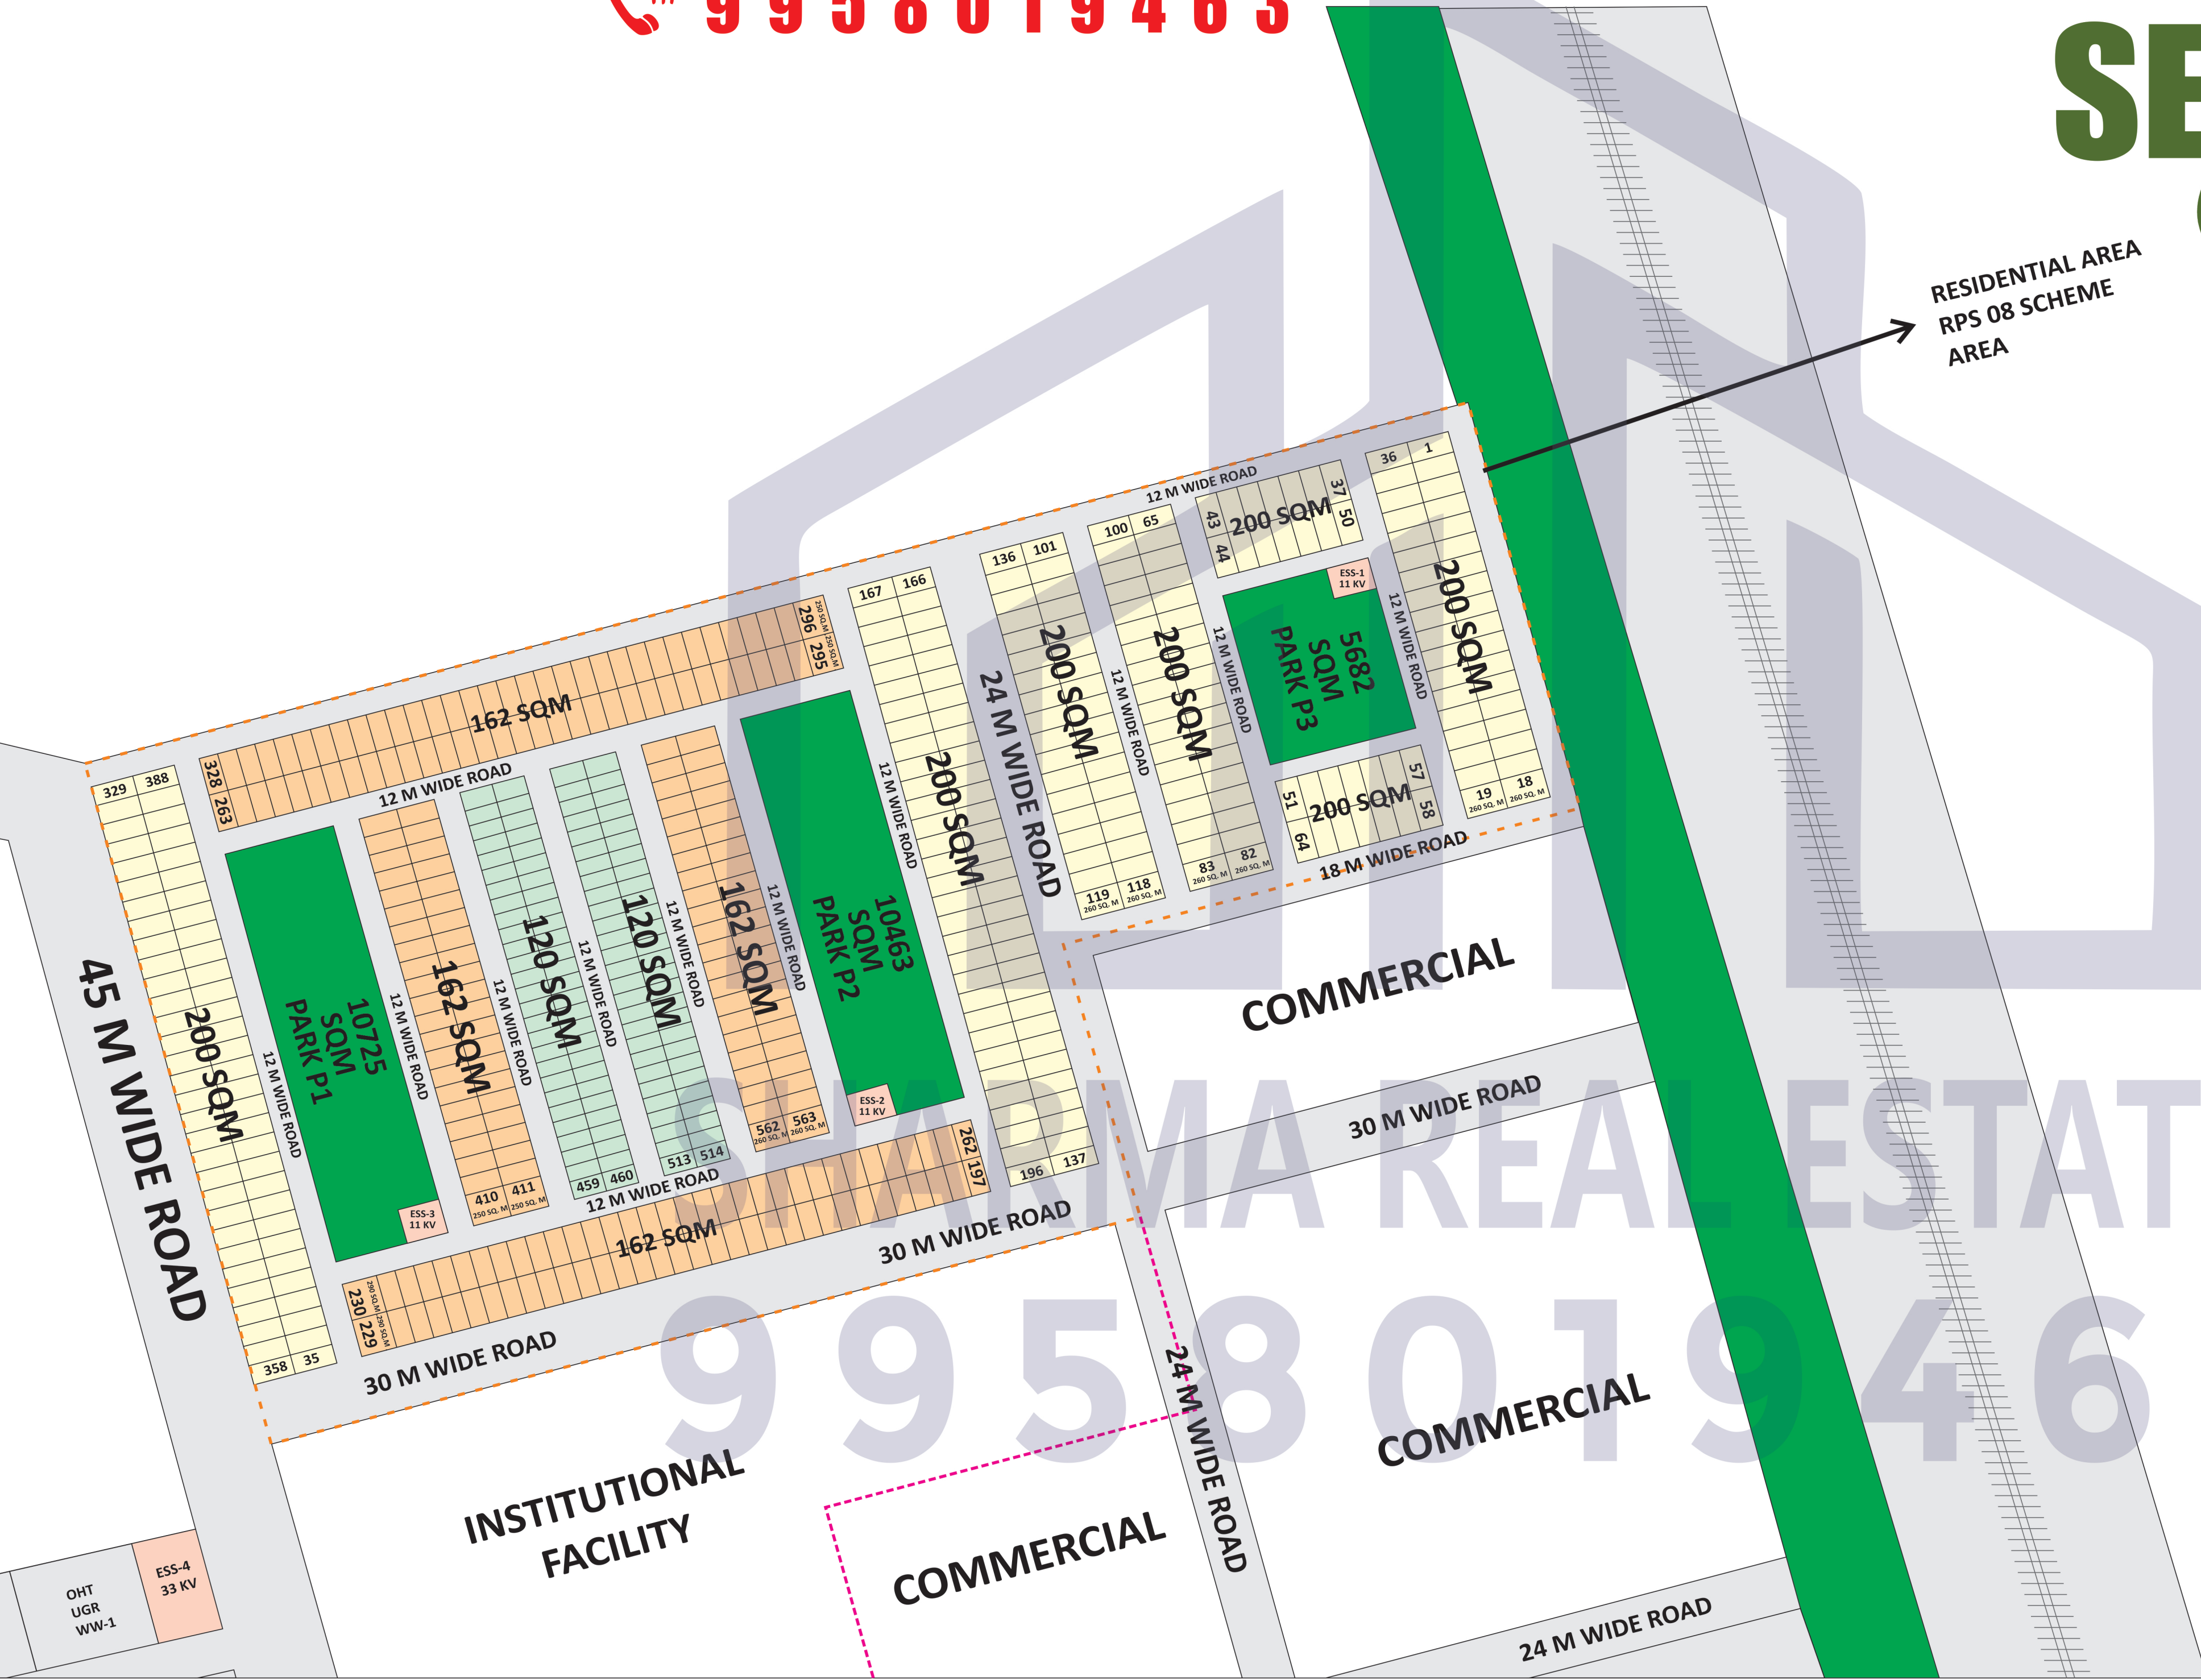

LAYOUT Plan of SECTOR-24A (RESIDENTIAL)

RESIDENTIAL AREA
RPS 08 SCHEME
AREA

SHARMA REAL ESTATE
9958019463

www.sharmarealestate.co.in

sharmarealestate9691@gmail.com

0120-4325070